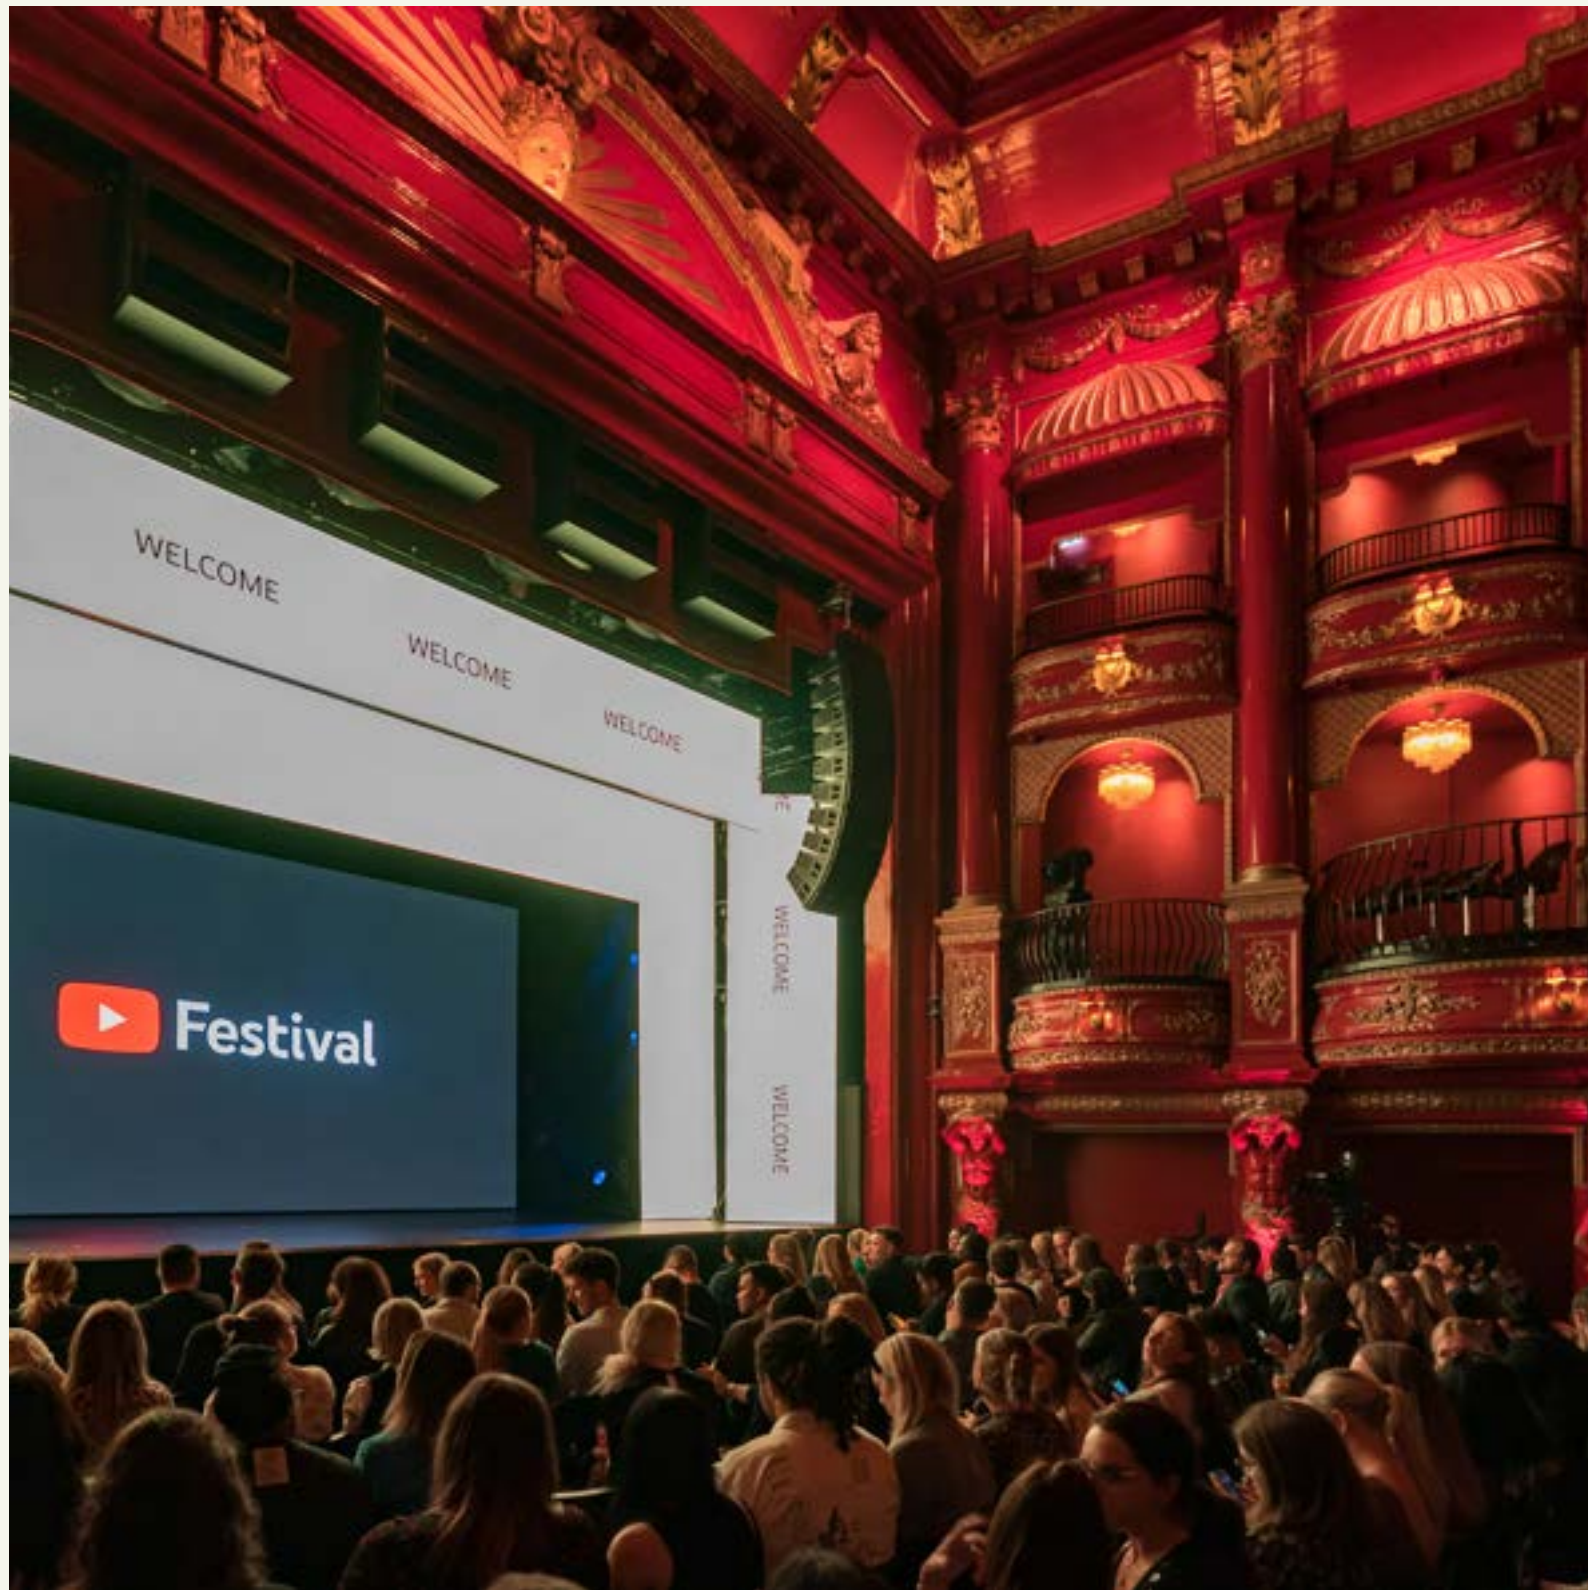

Harvest Festival – KOKO 2024

YouTube Festival – KOKO 2023

Private Event – KOKO 2023

**KOKO**  
FOUNDATION

YouTube Festival – KOKO Theatre 2023

Benedict Cumberbatch – KOKO Theatre 2024

Louis Vuitton Event – KOKO Theatre 2024