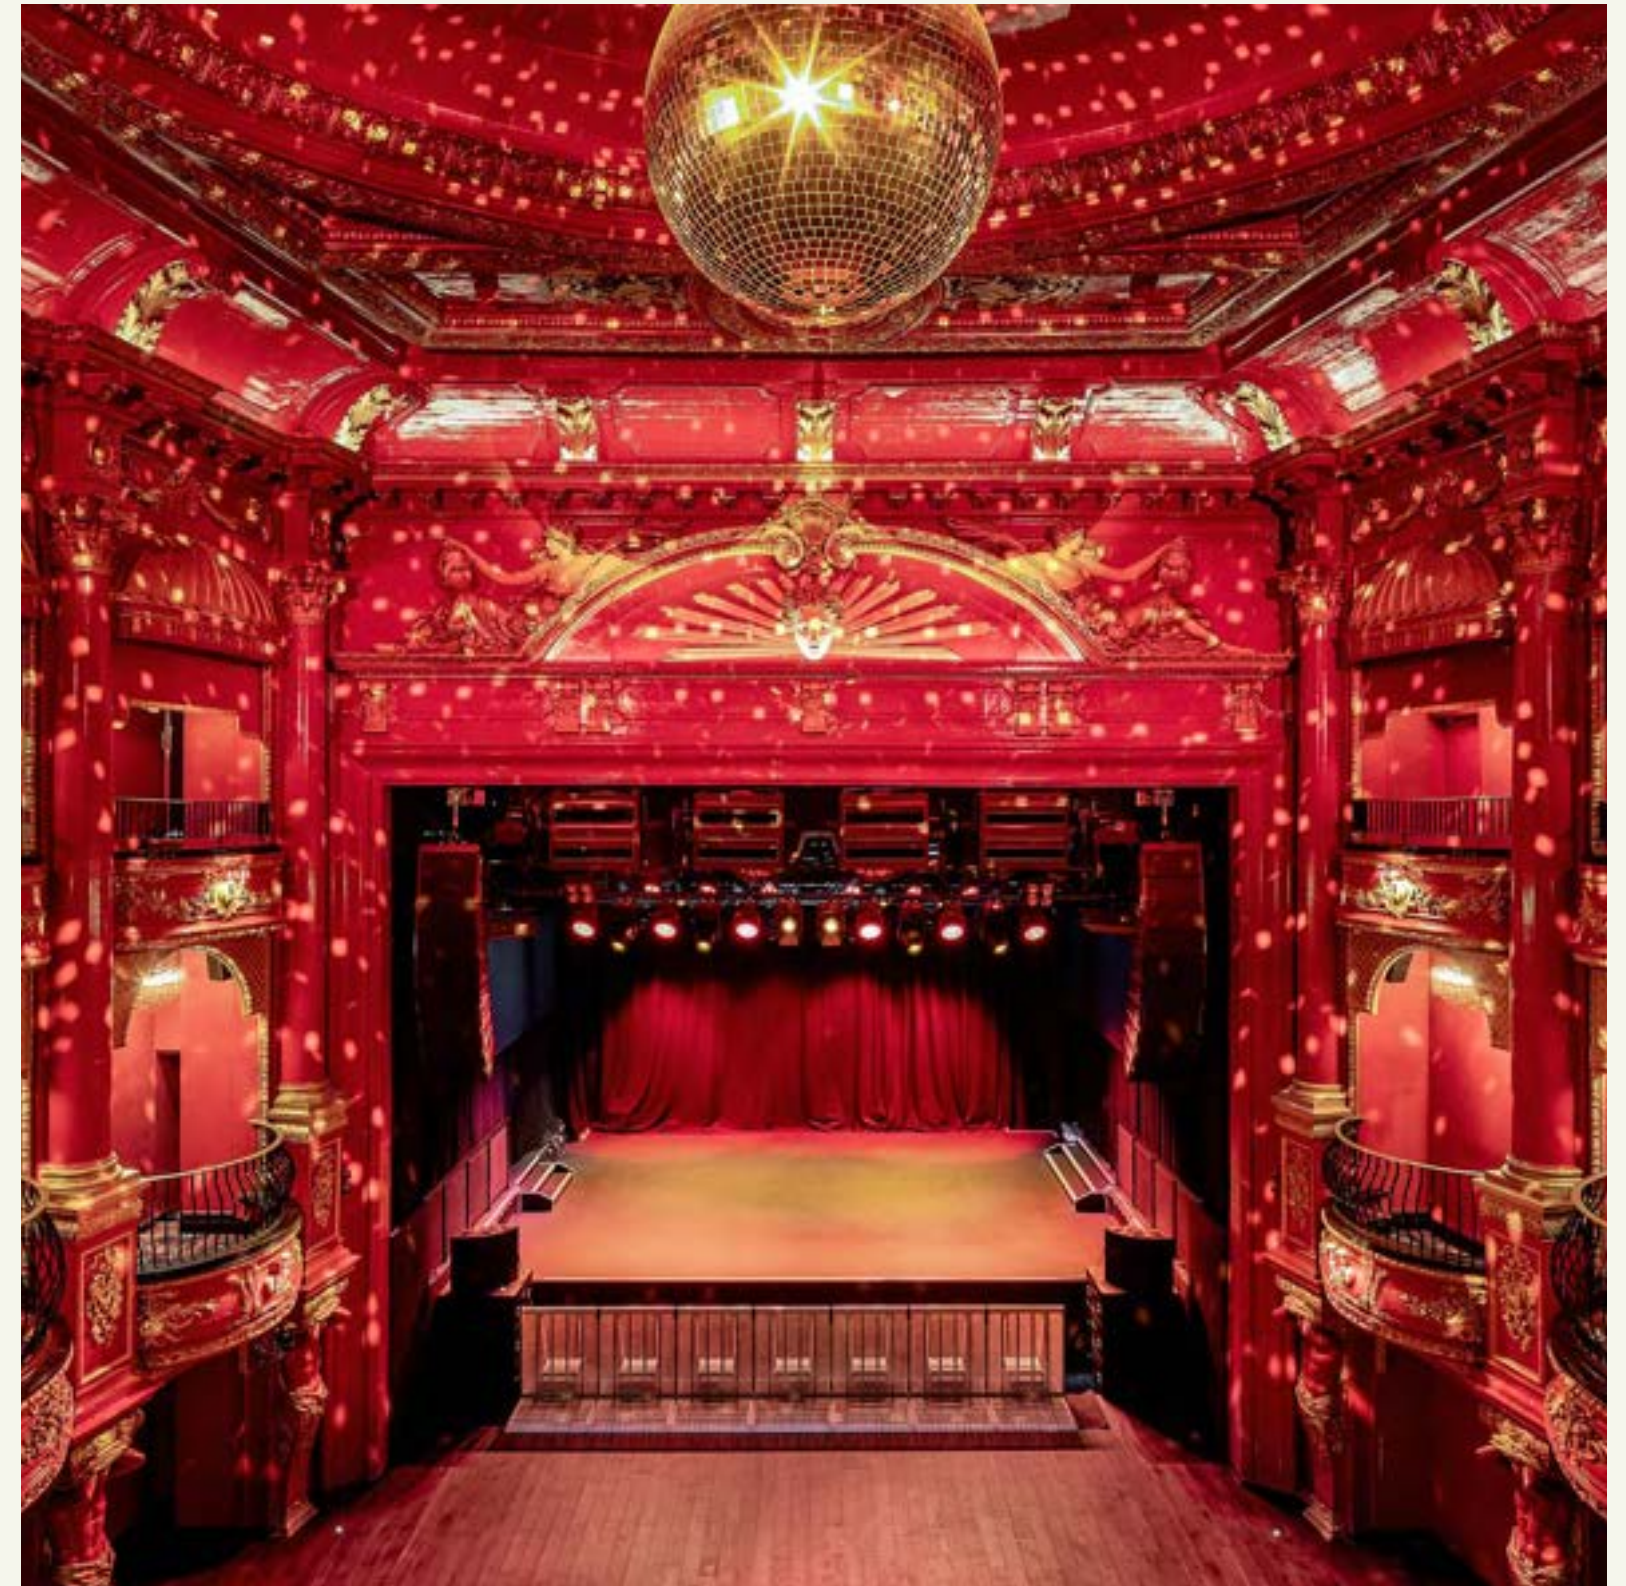

## 5 Bars

Stocked with a selection of brands

Secret Club – KOKO

Private Balconies – KOKO

Main Auditorium – KOKO