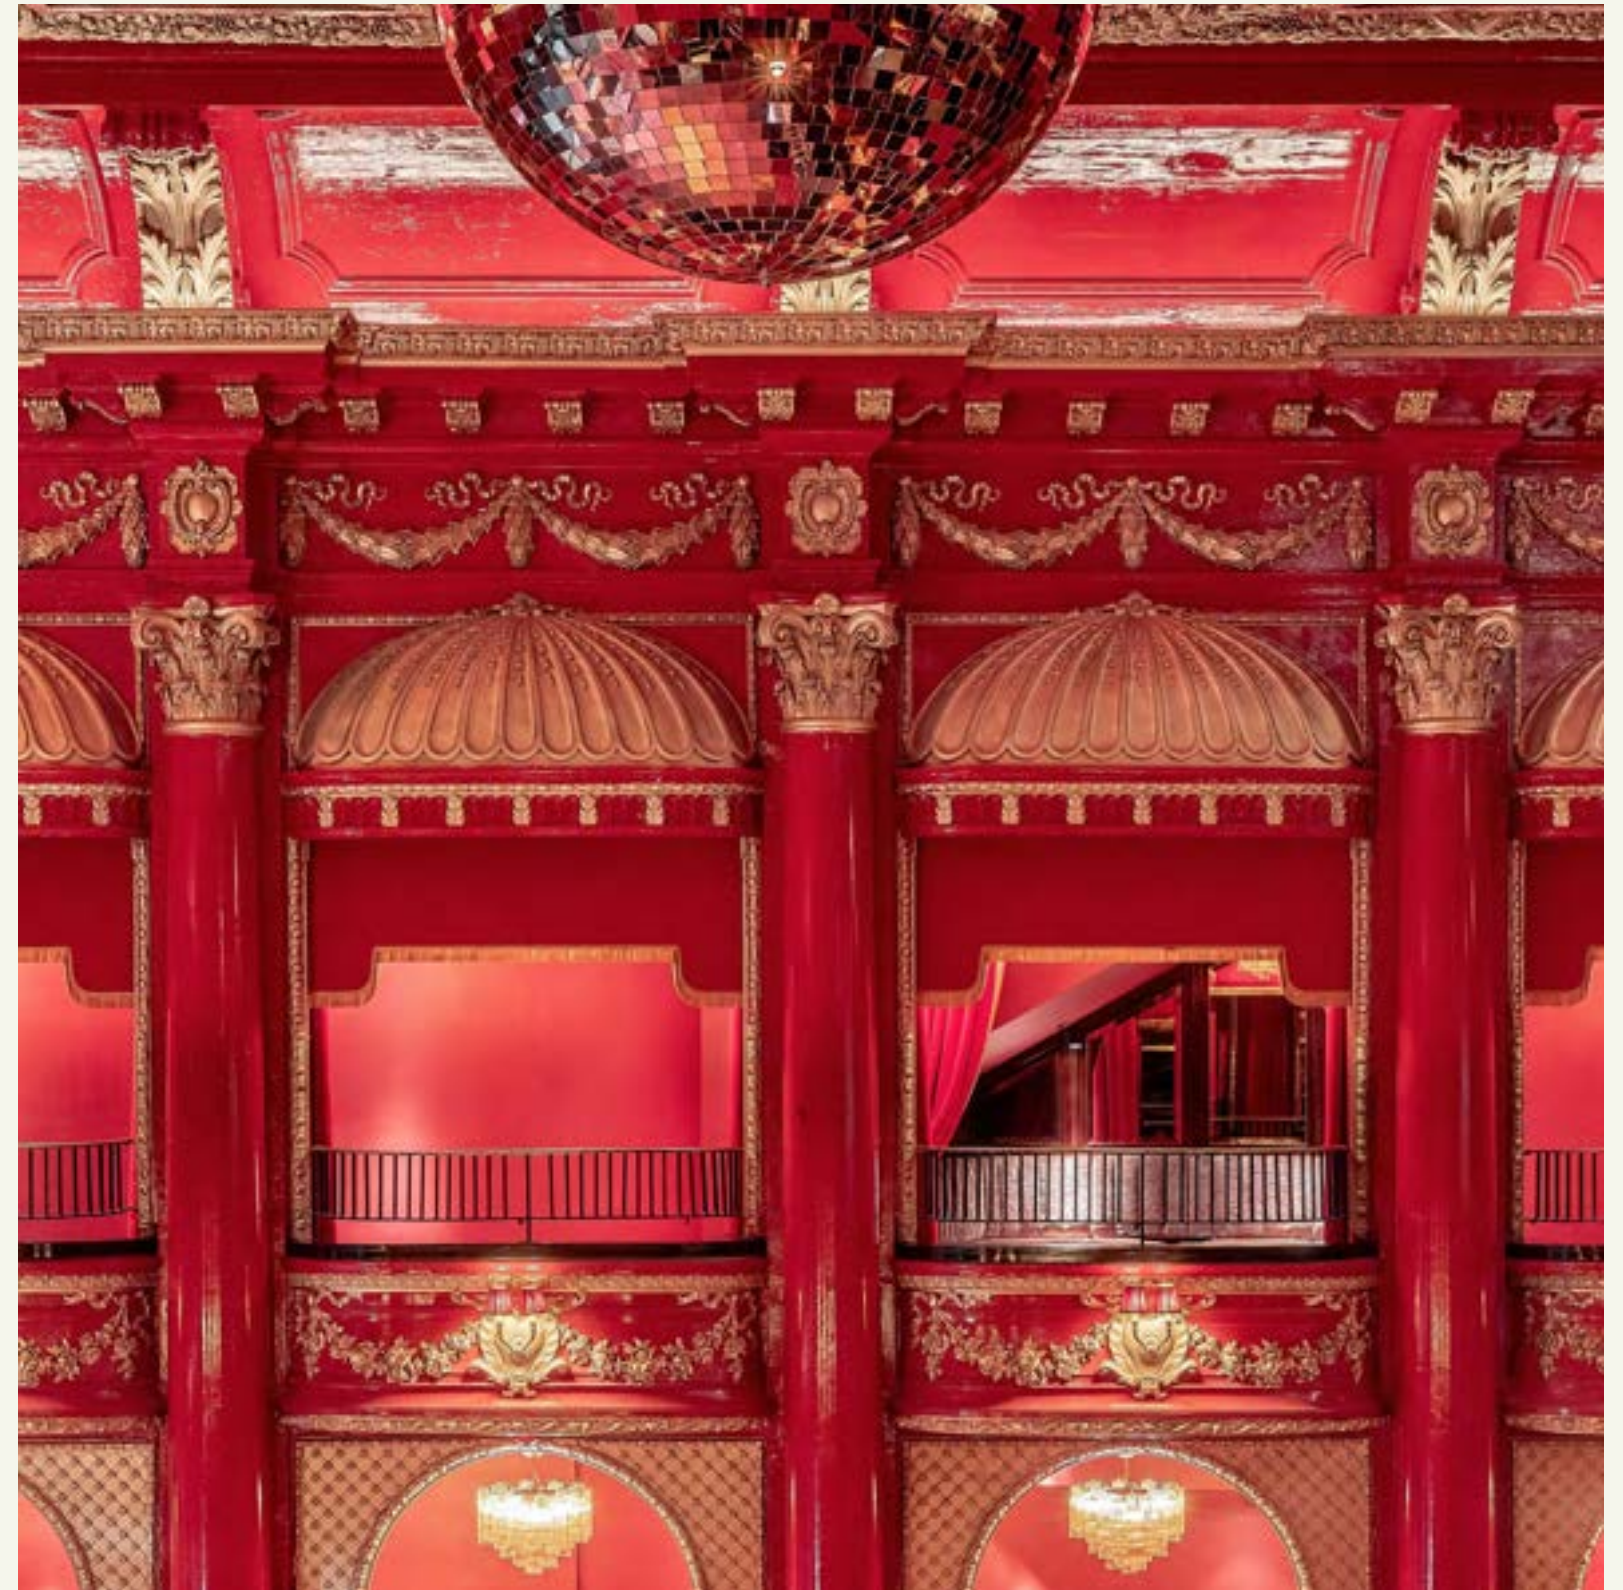

Private Balconies – KOKO Theatre