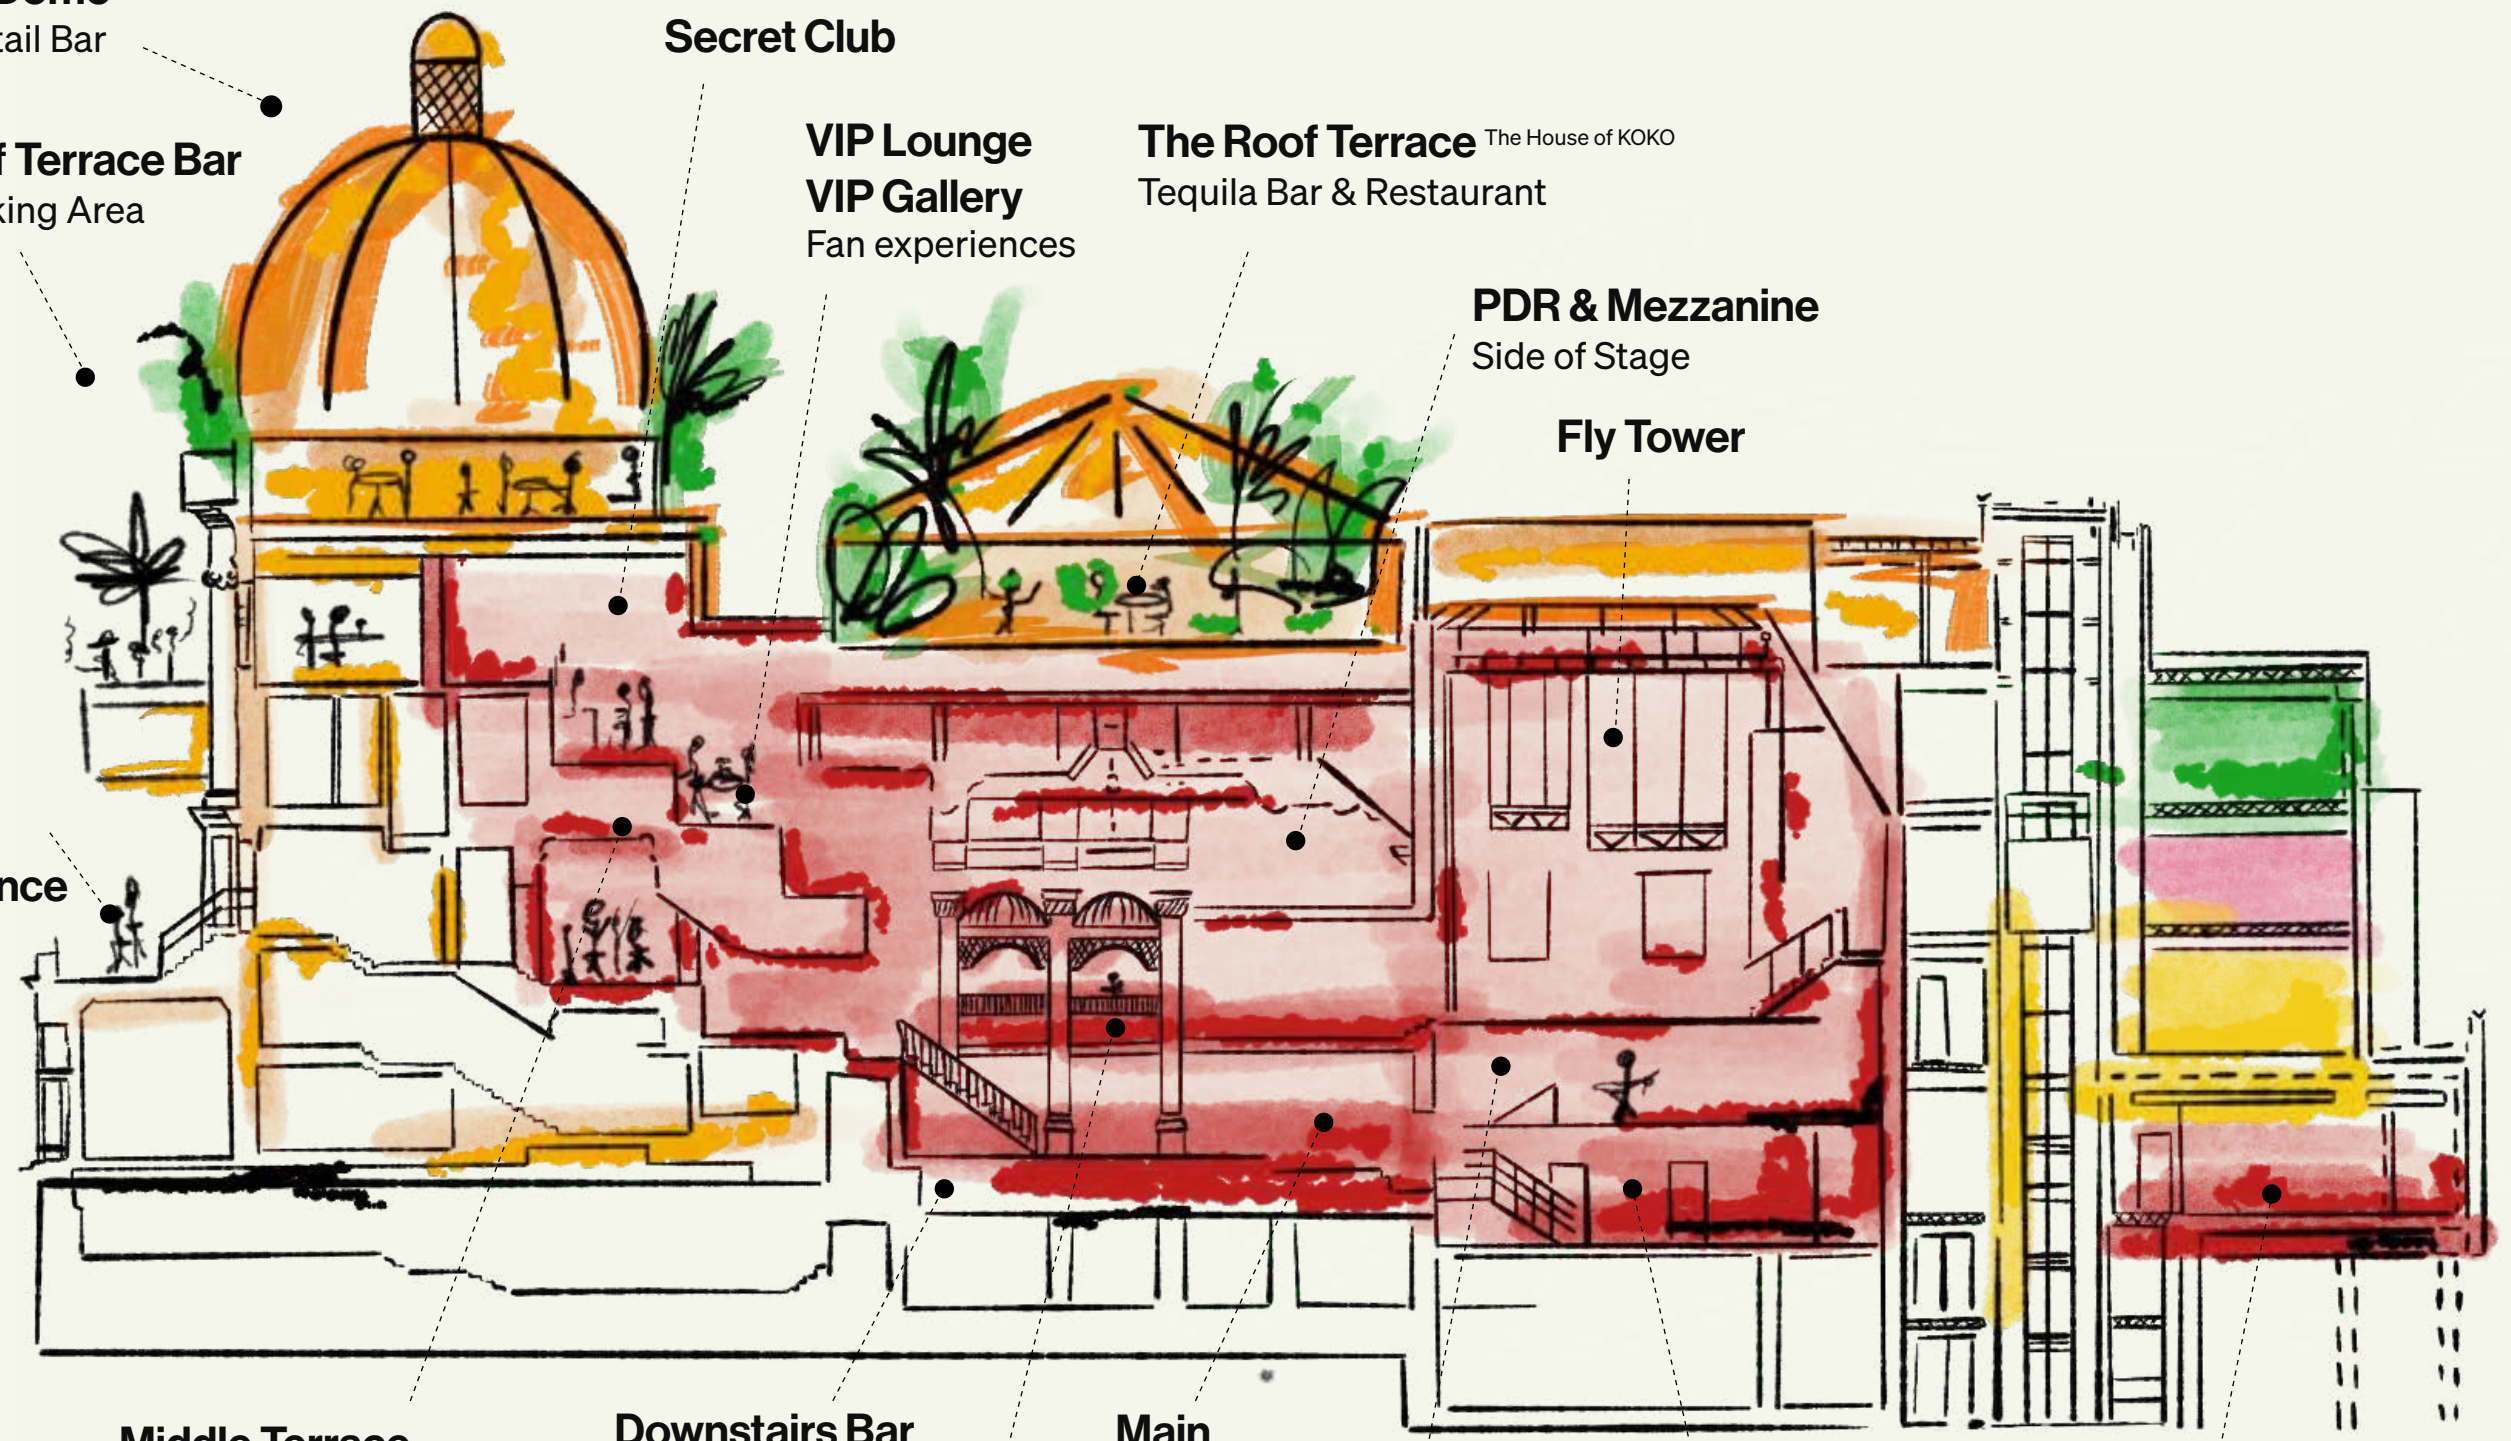

50,000 SQ ft

The Dome* The House of KOKO
Cocktail Bar

Roof Terrace Bar
Smoking Area

Secret Club

VIP Lounge
VIP Gallery
Fan experiences

The Roof Terrace The House of KOKO
Tequila Bar & Restaurant

PDR & Mezzanine
Side of Stage

Fly Tower

Main Entrance
Foyer

Middle Terrace
Island Bar

Downstairs Bar

Main Auditorium

Royal Box

Main Stage

Green Rooms

Shop | Cafe*

*The House of KOKO spaces are not included in venue hire